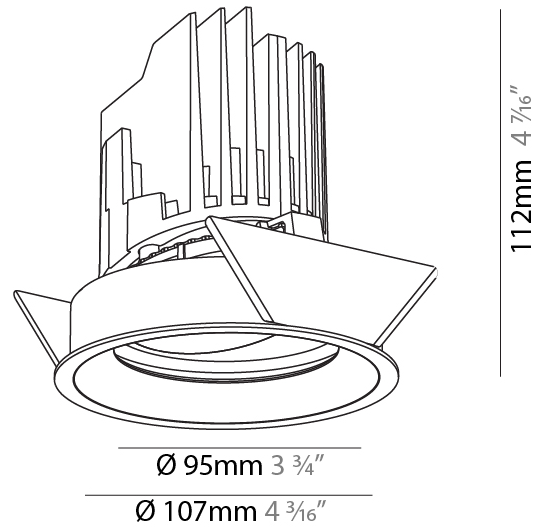

GENERAL

Series: Bioniq
 Subseries: Bioniq Round Adjustable
 Brand: Prolicht
 Division: Architectural
 Mounting Type: Recessed
 Mounting Location: Ceiling
 Subcategory: Downlight

PHYSICAL

Shape: Round
 Diameter (mm): 107
 Diameter (in): 4 3/16
 Height (mm): 112
 Height (in): 4 7/16
 Ceiling Thickness (mm): 10 / 12.5 / 15
 Ceiling Thickness (in): 3/8 or 1/2 or 9/16
 Min. Recessing Depth (mm): 130
 Min. Recessing Depth (in): 5 1/8
 Light Distribution: Adjustable / Downlight
 Weight (kg): 0.484
 Weight (lbs): 1.07
 Fixture Finish: SSR / BKV / CWI / CRY / HAB / UFT / ITA / RUA / FTG / MYG / LOD / PUS / FRO / FUP / KIA / POP / BLS / SPG / MEY / GOH / GUM / CHC / COM / ABZ / JAG / OBR / MOS / ROR
 Fixture Material: Aluminum Die Cast
 Cut-out Measurements: 98mm / 3 7/8"

OPTICAL

Reflector: 14 / 18 / 42
 Adjustability: Rotational 355°, Tilt 30°

RATINGS AND CERTIFICATIONS

Certified By: Certified for North American Standards
 IP rating: IP54

BIONIQ ROUND ADJUSTABLE RECESSED

A35239-