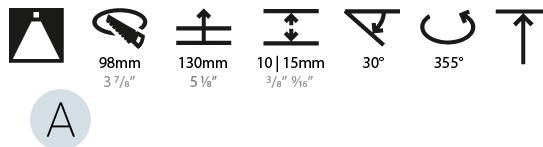

OPTICAL

Reflector°: 20 / 40 / 60
 Adjustability: Rotational 355°; Tilt 30°

RATINGS AND CERTIFICATIONS

Certified By: Certified for North American Standards
 IP rating: IP20

PROJECT
TYPE
SPECIFIER
QUANTITY
DATE